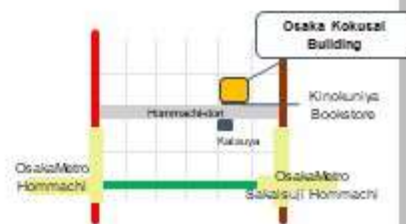

**29F Osaka Kokusai Building,
2-3-13 Azuchi-machi, Chuo-ku, Osaka**

(5-minute walk from "Hommachi" station or 2-minute walk from "Sakaisuji-Hommachi" station on OsakaMetro lines)

How to make a reservation