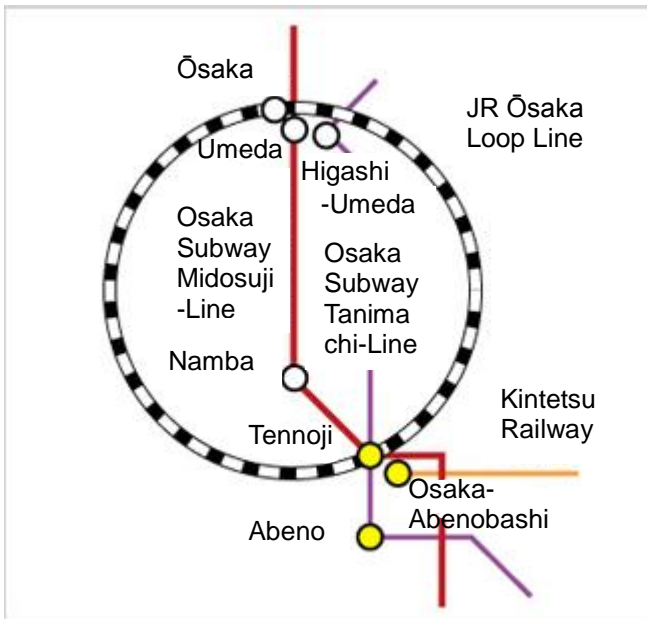

### ◆ Access to Osaka City Abeno Life Safety Learning Center

3-13-23, Abenosuji, Abeno-ku, Osaka

545-0052

☎ 06-6643-1031

#### [Transportation]

- From Abeno Station of the Tanimachi Subway Line (About 300 m from Exit 2 and Exit 7 to the west)
- From Tennoji Station of the Midosuji Subway Line (About 600 m from Exit 12 to the south)
- From Tennoji Station of the JR Line (About 700 m from the central gate to the south)
- From Osaka-Abenobashi Station of the Kintetsu Railway Minami Osaka Line (About 600 m from the west gate to the south)
- From Abeno Station of the Hankai Tramway Uemachi Line (About 200 m to the west)